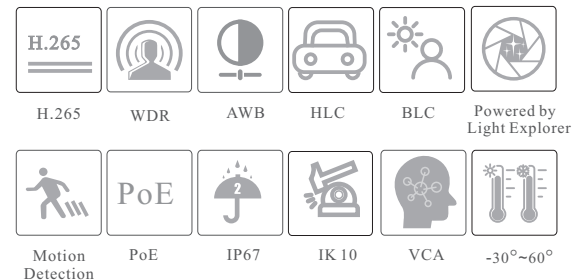

## TD-9521S4H

2MP IR Starlight Dome  
Network Camera

- H.265+ /H.265 /H.264+/H.264/MJPEG coding
- Max.resolution: 2MP ( 1920 × 1080)
- ICR auto switch, true day / night vision
- 3D DNR, WDR, HLC, BLC, smart IR, etc.
- Starlight
- 20~30m IR night view distance
- Built-in micro SD card slot, up to 256GB
- 1CH built-in MIC; 1CH audio input
- DC12V/PoE power supply
- IP 67 & IK10 ingress protection
- Support three streams
- Support remote monitoring by smart phones& tablet PCs with iOS and Android OS
- Intelligent analytics